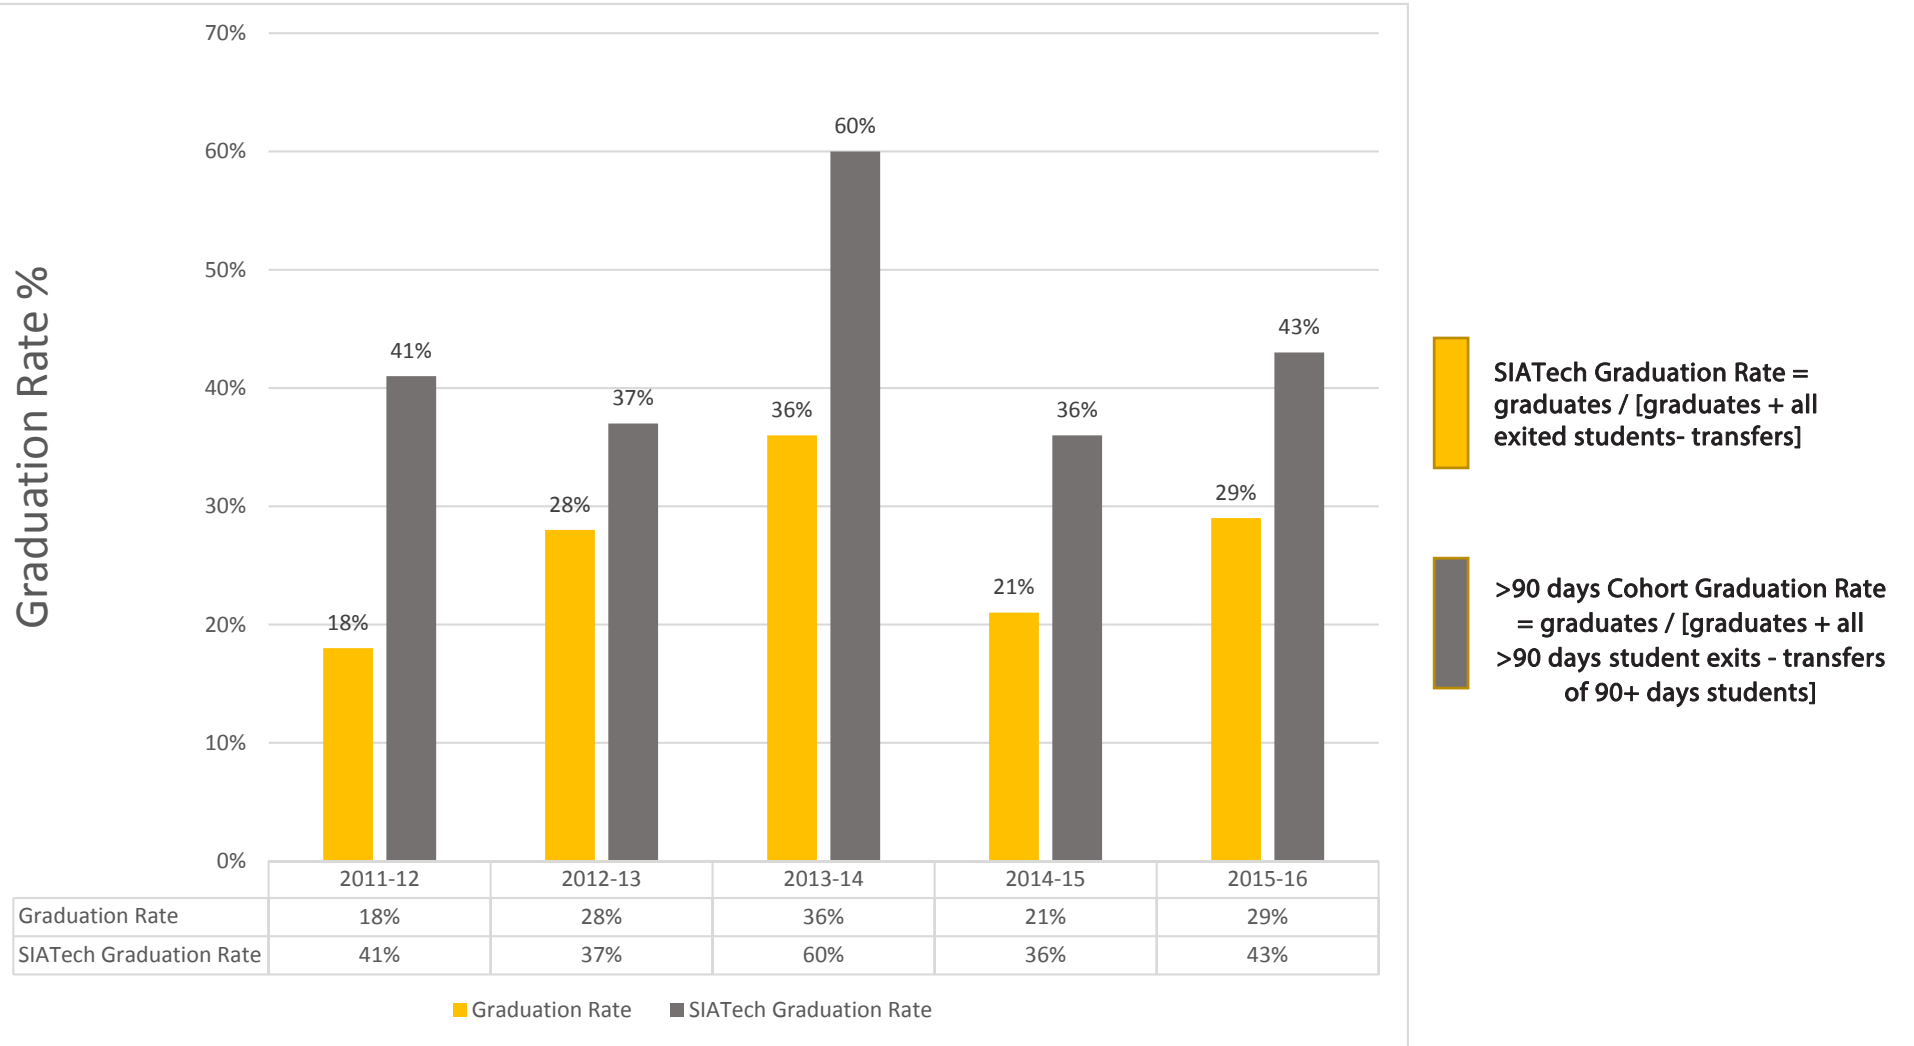

SIATech Little Rock
 Graduation Rate 2011-2016
 Student Exited Data from July 1-June 30

2011-12		n	2012-13		n
Graduates		35	Graduates		46
Graduates + Transfer + Exited		260	Graduates + Transfer + Exited		181
Transfers		67	Transfers		19
Graduation Rate		18%	Graduation Rate		28%
90 Days Cohort Graduation Rate			90 Days Cohort Graduation Rate		
Graduates		35	Graduates		46
90+ days Exited and Transfers		101	90+ days Exited and Transfers		93
90+ Transfers		51	90+ Transfers		16
90+ days Graduation Rate		41%	90+ days Graduation Rate		37%

2013-14		n	2014-15		n	2015-16		n
Graduates		53	Graduates		36	Graduates		52
Graduates + Transfer + Exited		176	Graduates + Transfer + Exited		202	Graduates + Transfer + Exited		210
Transfers		28	Transfers		28	Transfers		28
Graduation Rate		36%	Graduation Rate		21%	Graduation Rate		29%
90 Days Cohort Graduation Rate			90 Days Cohort Graduation Rate			90 Days Cohort Graduation Rate		
Graduates		53	Graduates		36	Graduates		52
90+ days Exited and Transfers		61	90+ days Exited and Transfers		74	90+ days Exited and Transfers		84
90+ Transfers		25	90+ Transfers		9	90+ Transfers		14
90+ days Graduation Rate		60%	90+ days Graduation Rate		36%	90+ days Graduation Rate		43%